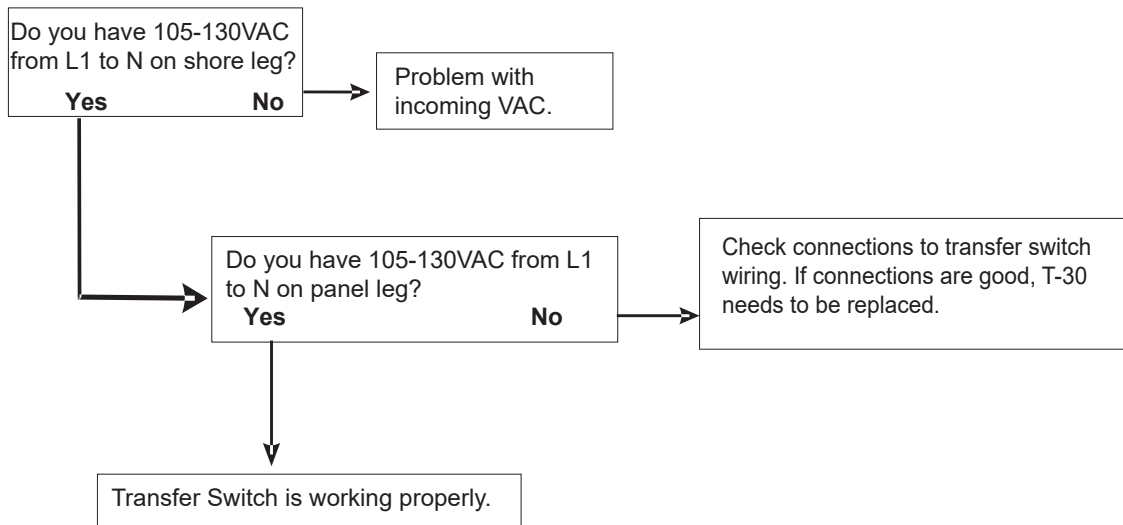

“Troubleshooting Made Easy”

Troubleshooting Guide for the T-30- Shore Power