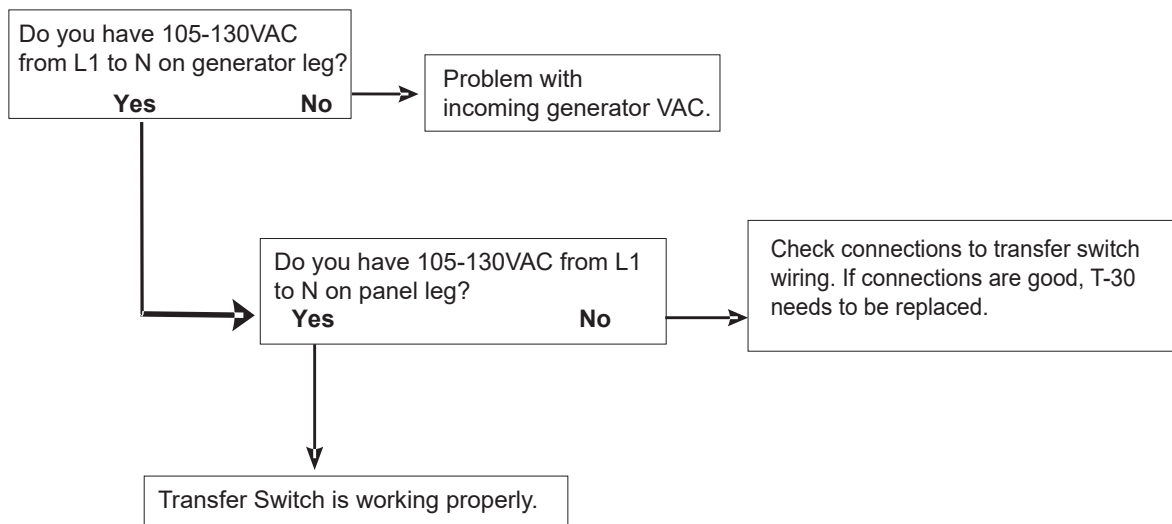

“Troubleshooting Made Easy”

Troubleshooting Guide for the T-30- Generator Leg

Visit the support section on our website for a growing library of helpful resources.

201 Aeroplex Drive North-Elkhart, IN. 46514
P. 877-294-8997 F. 574-294-8698
www.wfcoelectronics.com