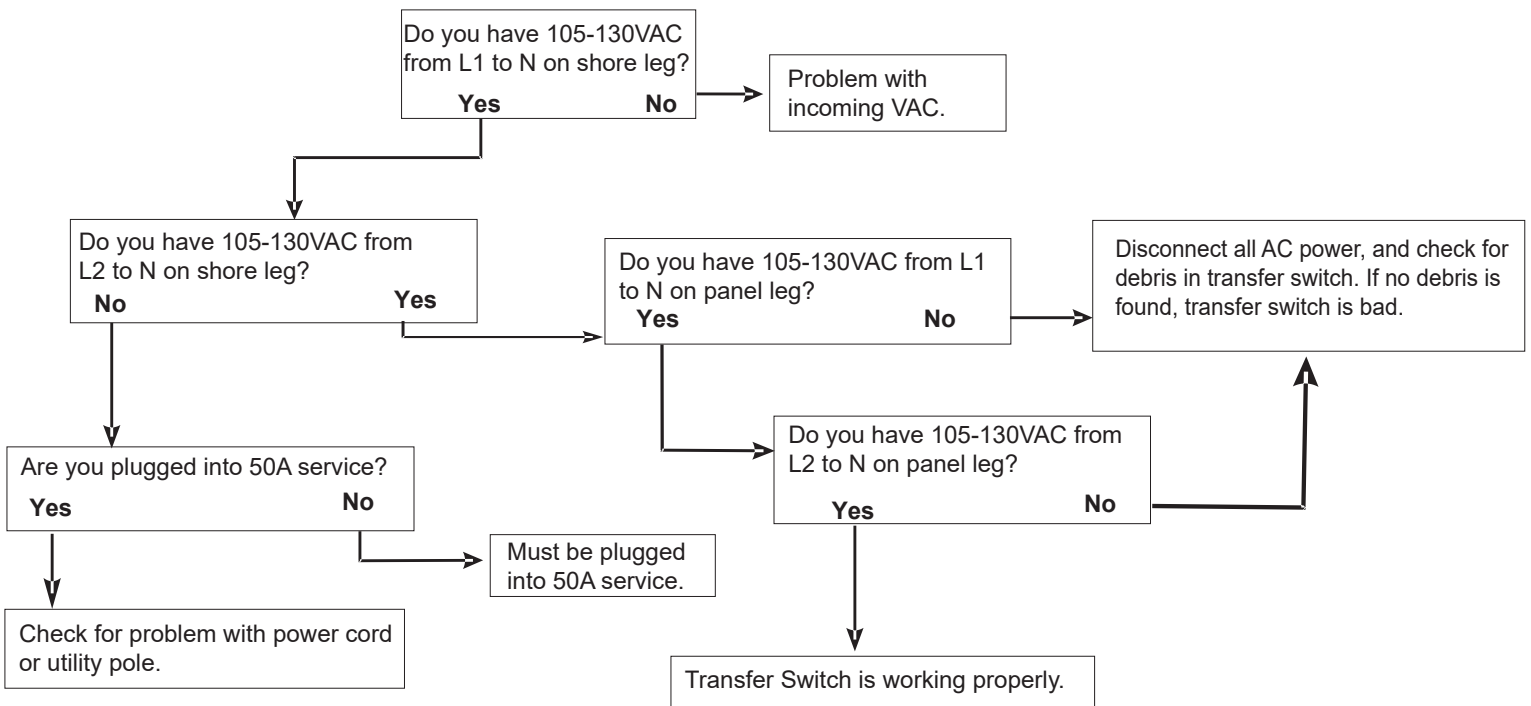

“Troubleshooting Made Easy”

Troubleshooting Guide for the T-57- Shore Power