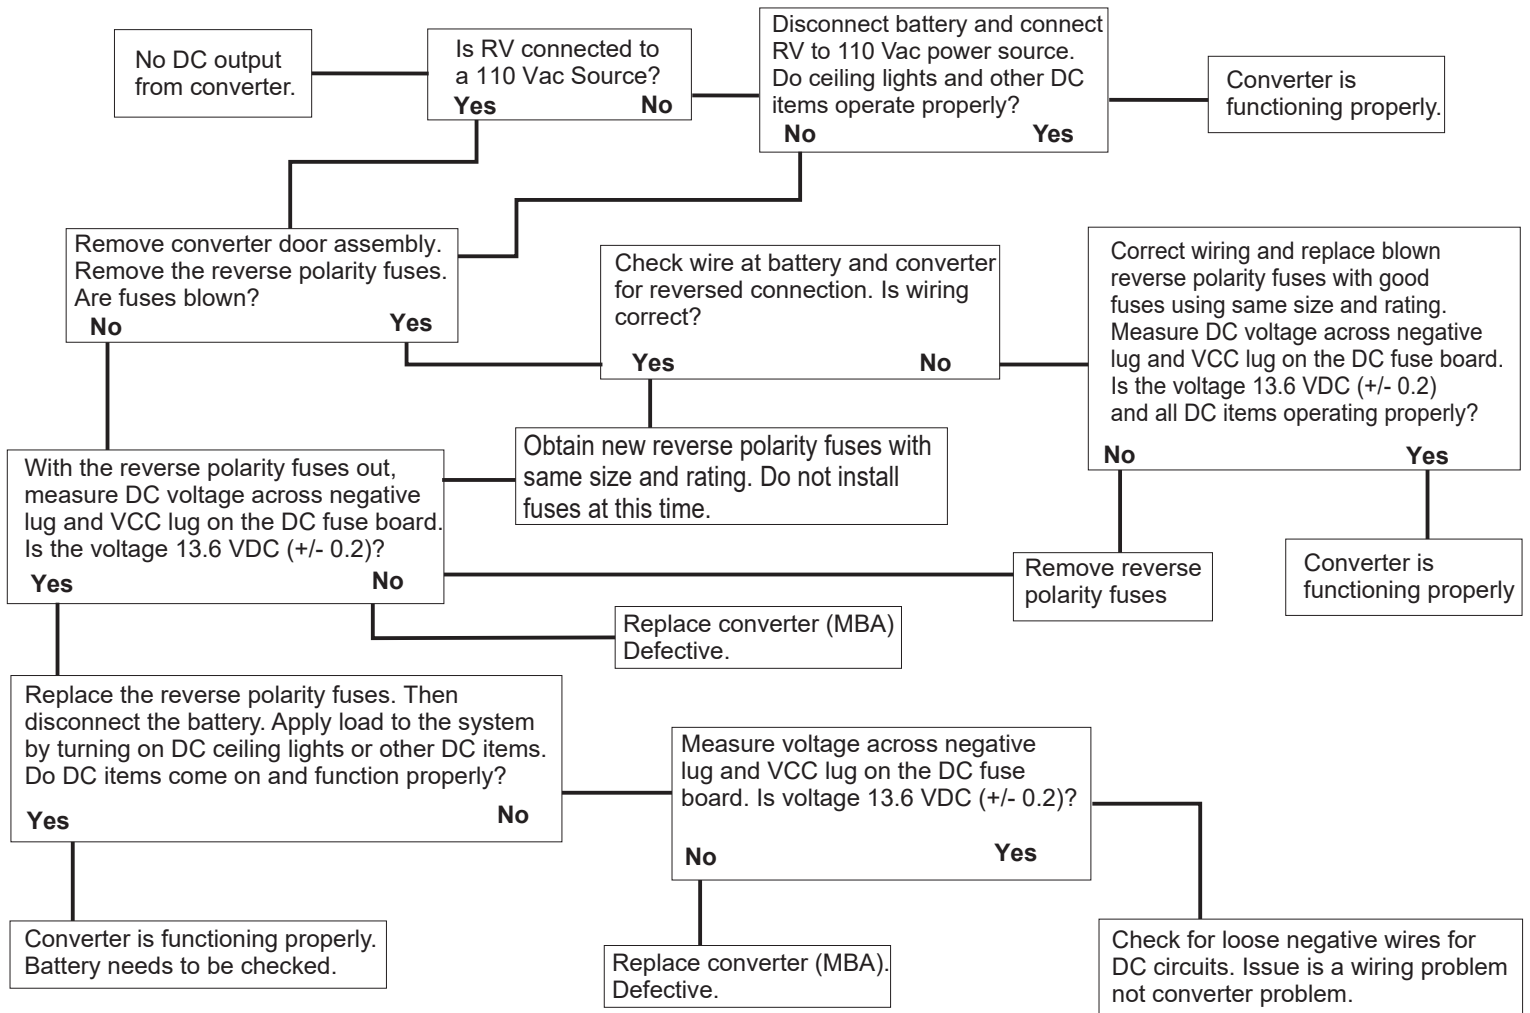

“Troubleshooting Made Easy”

Troubleshooting Guide for the WF- 8900 Series Power Center

Visit the support section on our website for a growing library of helpful resources.

2021 Aeroplex Drive North-Elkhart, IN. 46514
P. 877-294-8997 F. 574-294-8698
www.wfcoelectronics.com