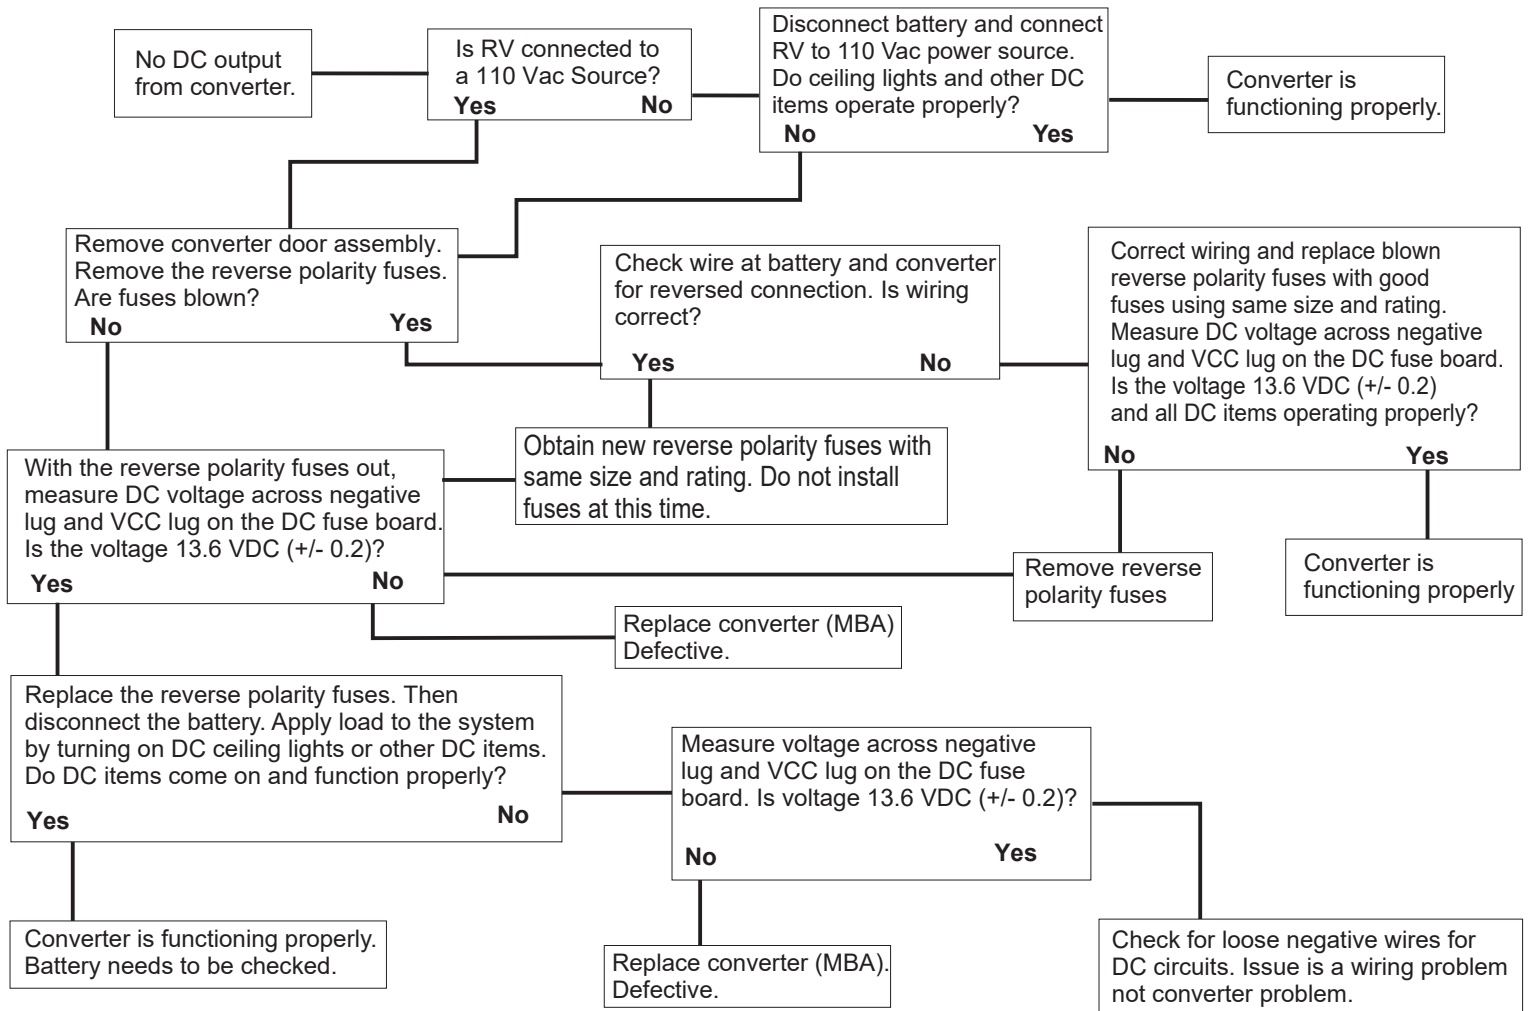

“Troubleshooting Made Easy”

Troubleshooting Guide for the WF- 8900MBA Series Main Board Assembly

Visit the support section on our website for a growing library of helpful resources.

2021 Aeroplex Drive North-Elkhart, IN. 46514
P. 877-294-8997 F. 574-294-8698
www.wfcoelectronics.com