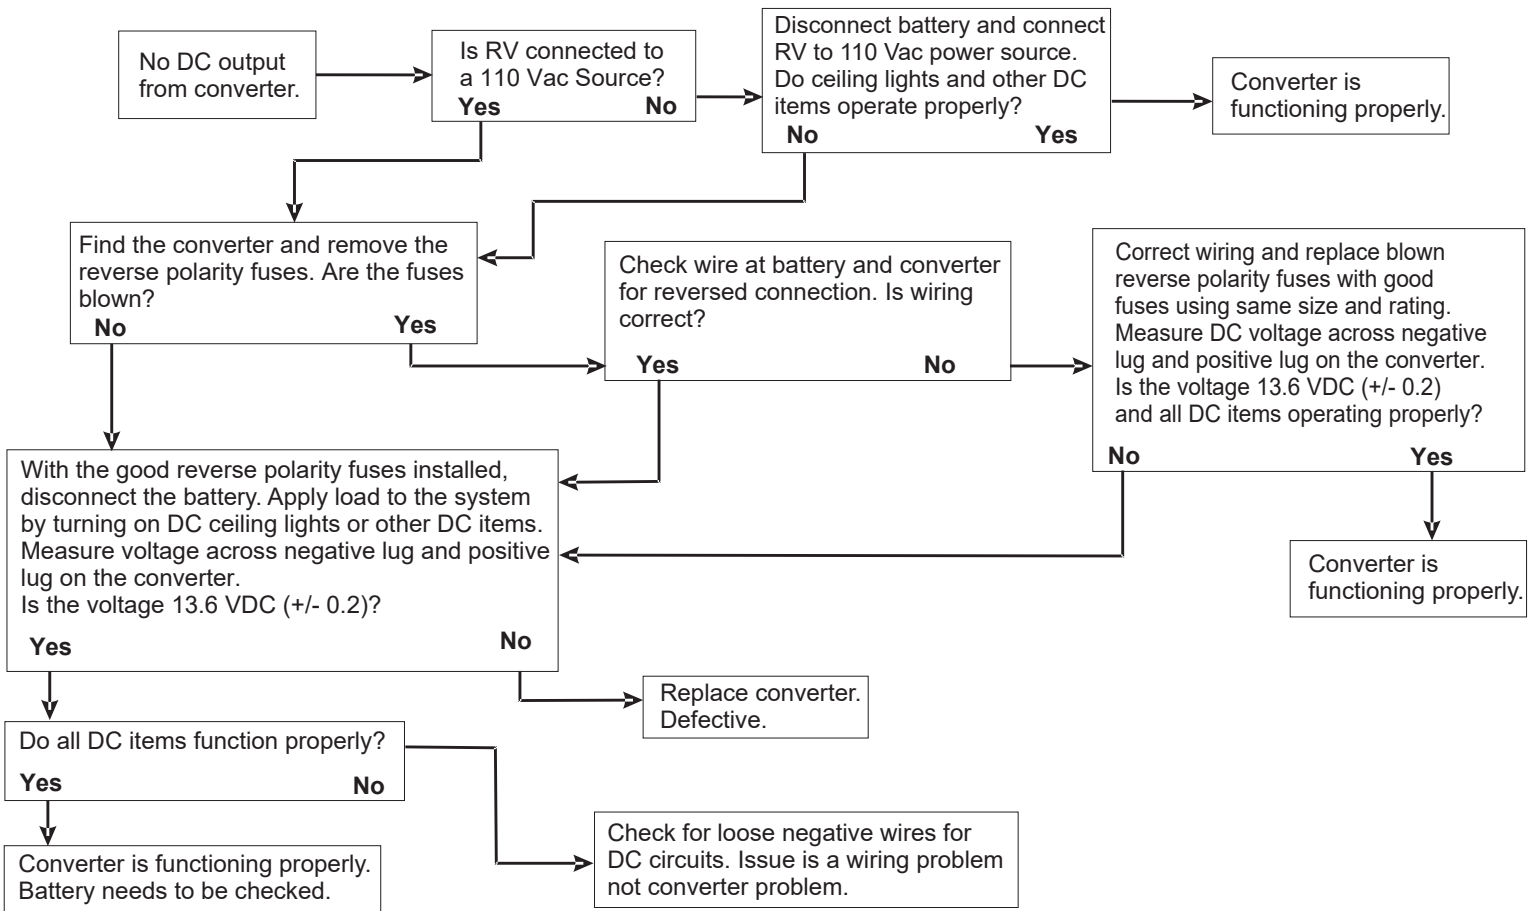

“Troubleshooting Made Easy”

Troubleshooting Guide for the WF- 9800 Series Deck Mount

Visit the support section on our website for a growing library of helpful resources.

2021 Aeroplex Drive North-Elkhart, IN. 46514
P. 877-294-8997 F. 574-294-8698
www.wfcoelectronics.com