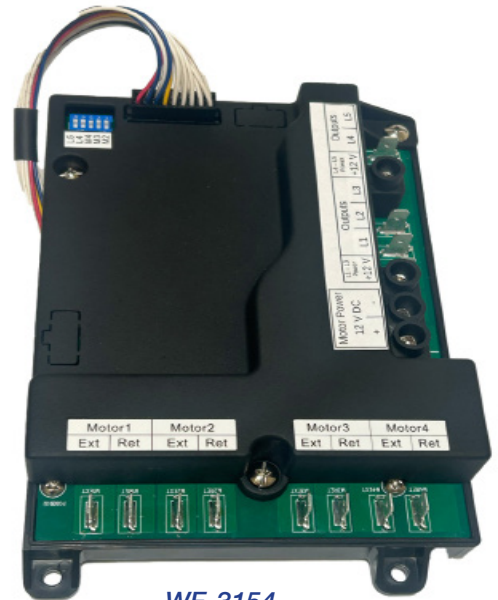

## WF-3100 POWER PRO™ REMOTE CONTROL SERIES WF-3154 POWER MINI

# Bluetooth Remote Control Technology

WF-3154

WFCO Technologies' Power Mini system provides a user-friendly, simple to install digital control system option. RV owners will have flexibility in controlling their RV through the traditional wall mounted switches or through the robust mobile app. WFCO's Power Mini makes your RV your own with the ability to customize your settings, modes and notifications.

### Power Mini System Features:

- System is designed to work with existing wall switches or mobile app.
- Secure Bluetooth pairing and connection of mobile app.
- PIN protected motor controls in mobile app.
- The “always active and selectable” output circuits allow for design flexibility and eliminates confusion.
- 100% user privacy - no data collection.