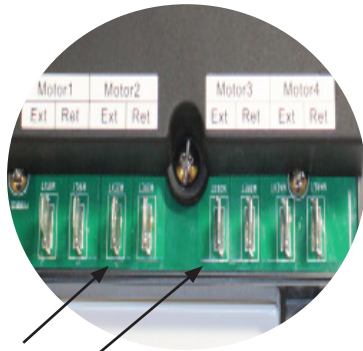

WF-3100 POWER PRO™ REMOTE CONTROL SERIES

WF-3154 POWER MINI

PWRmini

Hardware Capabilities

- 4 Universal Motor Outputs to control awnings and slides: Up to 30 A max per output.
- 5 Flexible Load Outputs to control ON/OFF functions: *Up to 15 A max per output.*
- 3 Power Input Terminals to allow maximum flexibility in system design:
  Includes 1 x 30 A for motors and 2 x 15A for loads.
- Brake light activated lock out.

Motor Outputs